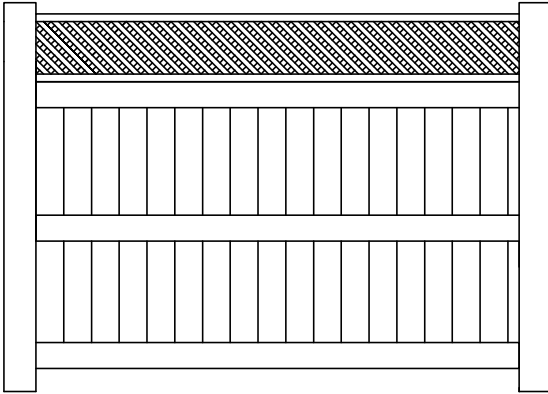

SUBURBAN
Fence Systems Ltd.

1428 Speers Road, Unit 19
Oakville, ON, L6L 5M1
Office:(905)465-3462
Fax:(905)465-2092

Wood Fence Options and Accents

Diagonal Lattice (available in Standard and Privacy sizes)

Square Lattice

Wooden Pickets

"Iron" Lattice (available in various styles)

Catenary Upper Scallop Accent (various sizes)

Privacy Accent with Elliptical Lower Scallop (various sizes)

Note: Suburban Fence can accommodate almost any variation of options, accents, or custom requests.