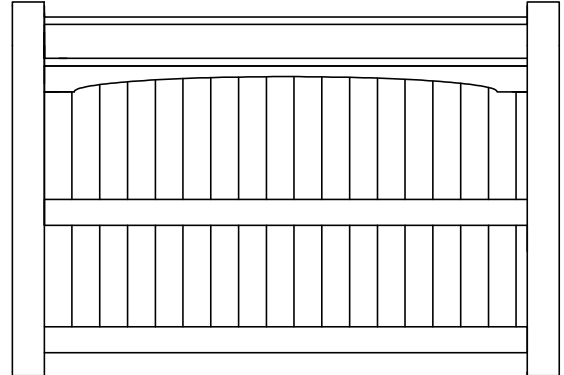

Square Lattice

Wooden Pickets

"Iron" Lattice (available in various styles)

Catenary Upper Scallop Accent (various sizes)

Privacy Accent with Elliptical Lower Scallop (various sizes)

Note: Suburban Fence can accommodate almost any variation of options, accents, or custom requests.