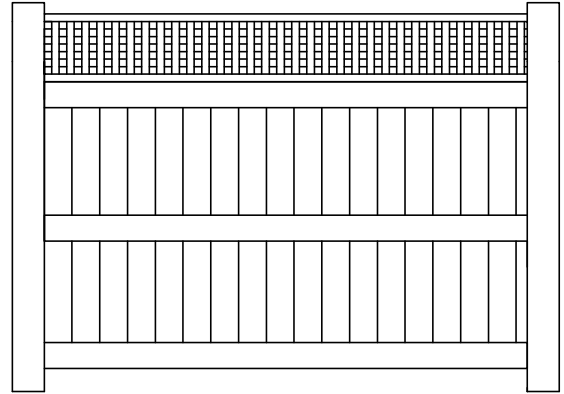

SUBURBAN
Fence Systems Ltd.

1428 Speers Road, Unit 19
Oakville, ON, L6L 5M1
Office:(905)465-3462
Fax:(905)465-2092

Wood Fence Options and Accents

Diagonal Lattice (available in Standard and Privacy sizes)

Square Lattice

Wooden Pickets

"Iron" Lattice (available in various styles)

Catenary Upper Scallop Accent (various sizes)

Privacy Accent with Elliptical Lower Scallop (various sizes)

Note: Suburban Fence can accommodate almost any variation of options, accents, or custom requests.