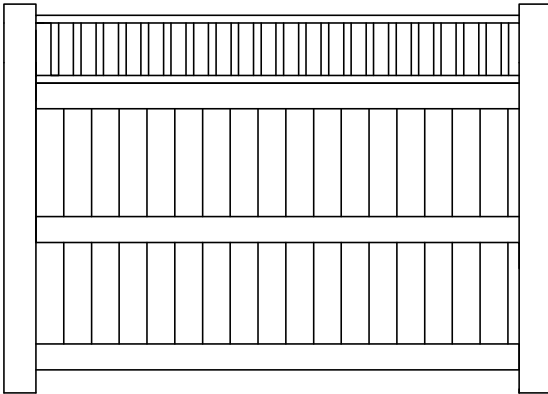

SUBURBAN
Fence Systems Ltd.

1428 Speers Road, Unit 19
Oakville, ON, L6L 5M1
Office:(905)465-3462
Fax:(905)465-2092

Wood Fence Options and Accents

Diagonal Lattice (available in Standard and Privacy sizes)

Square Lattice

Wooden Pickets

"Iron" Lattice (available in various styles)

Catenary Upper Scallop Accent (various sizes)

Privacy Accent with Elliptical Lower Scallop (various sizes)

Note: Suburban Fence can accommodate almost any variation of options, accents, or custom requests.