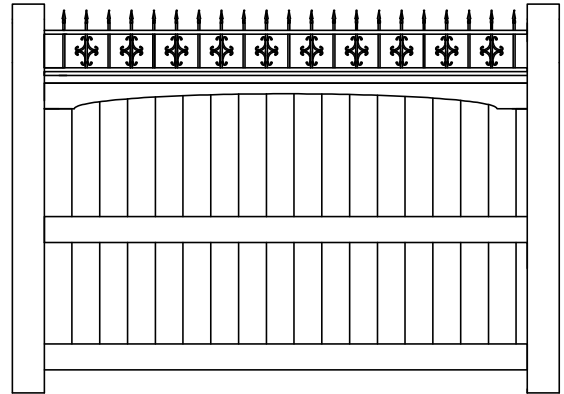

SUBURBAN
Fence Systems Ltd.

1428 Speers Road, Unit 19
Oakville, ON, L6L 5M1
Office:(905)465-3462
Fax:(905)465-2092

Wood Fence Options and Accents

Diagonal Lattice (available in Standard and Privacy sizes)

Square Lattice

Wooden Pickets

"Iron" Lattice (available in various styles)

Catenary Upper Scallop Accent (various sizes)

Privacy Accent with Elliptical Lower Scallop (various sizes)

Note: Suburban Fence can accommodate almost any variation of options, accents, or custom requests.