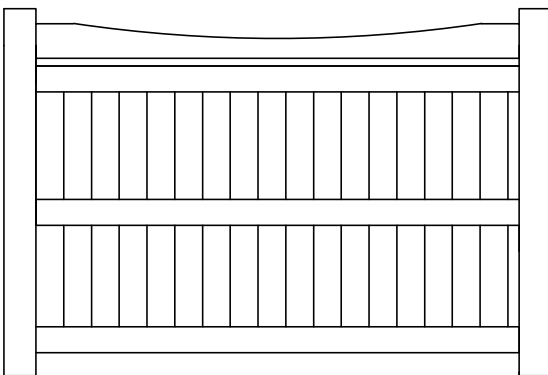

SUBURBAN
Fence Systems Ltd.

1428 Speers Road, Unit 19
Oakville, ON, L6L 5M1
Office:(905)465-3462
Fax:(905)465-2092

Wood Fence Options and Accents

Diagonal Lattice (available in Standard and Privacy sizes)

Square Lattice

Wooden Pickets

"Iron" Lattice (available in various styles)

Catenary Upper Scallop Accent (various sizes)

Privacy Accent with Elliptical Lower Scallop (various sizes)

Note: Suburban Fence can accommodate almost any variation of options, accents, or custom requests.