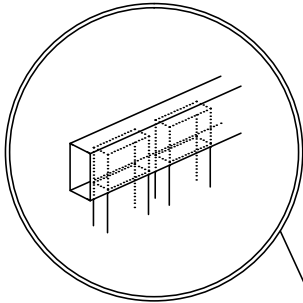

SUBURBAN
Fence Systems Ltd.

1428 Speers Road, Unit 19
Oakville, ON, L6L 5M1
Office:(905)465-3462
Fax:(905)465-2092

The Niagara Picket

Hidden picket connections result in a seamless finish

Clean CNC routings allow strong connections to be made without brackets, screws or gaps.

Pickets Available in various sizes and spacing. Makes great railing or decorative fence

Decorative Caps Available in New England and Pyramid

5x5" Post

2x3.5" Top Rail

2x3.5" Bottom Rail

Max 8' Spacing

Vinyl Post is mounted over a 2.375" galvanized steel pipe (driven to 4' depth) and positioned by adjustable post collars

-Vinyl Fences can made anywhere up to 6', and in certain arrangements even higher.

-Vinyl Fence available in Solid White, Clay and Sandstone as well as Natural and Weathered Cedar Woodgrain Select for Alexandria only