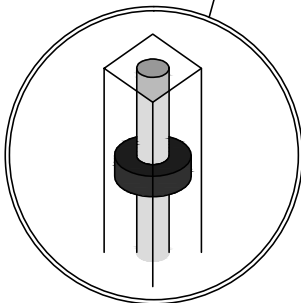

Pickets Available in various sizes and spacing. Makes great railing or decorative fence

Decorative Caps Available in New England and Pyramid

5x5" Post

2x3.5" Top Rail

2x3.5" Bottom Rail

Max 8' Spacing

Vinyl Post is mounted over a 2.375" galvanized steel pipe (driven to 4' depth) and positioned by adjustable post collars

Ribbed profile and aluminum insert adds rigidity and strength to the fence. (Inserts not used on White and Sandstone fences)

Note: -Suburban Fence can accommodate almost any variation of options, accents, or custom requests.