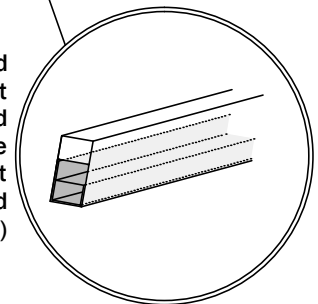

Pickets Available in various sizes and spacing. Makes great railing or decorative fence

Decorative Caps Available in New England and Pyramid

5x5" Post

2x3.5" Top Rail

2x3.5" Bottom Rail

Max 8' Spacing

Vinyl Post is mounted over a 2.375" galvanized steel pipe (driven to 4' depth) and positioned by adjustable post collars

Ribbed profile and aluminum insert adds rigidity and strength to the fence. (Inserts not used on White and Sandstone fences)

Note: -Suburban Fence can accommodate almost any variation of options, accents, or custom requests.